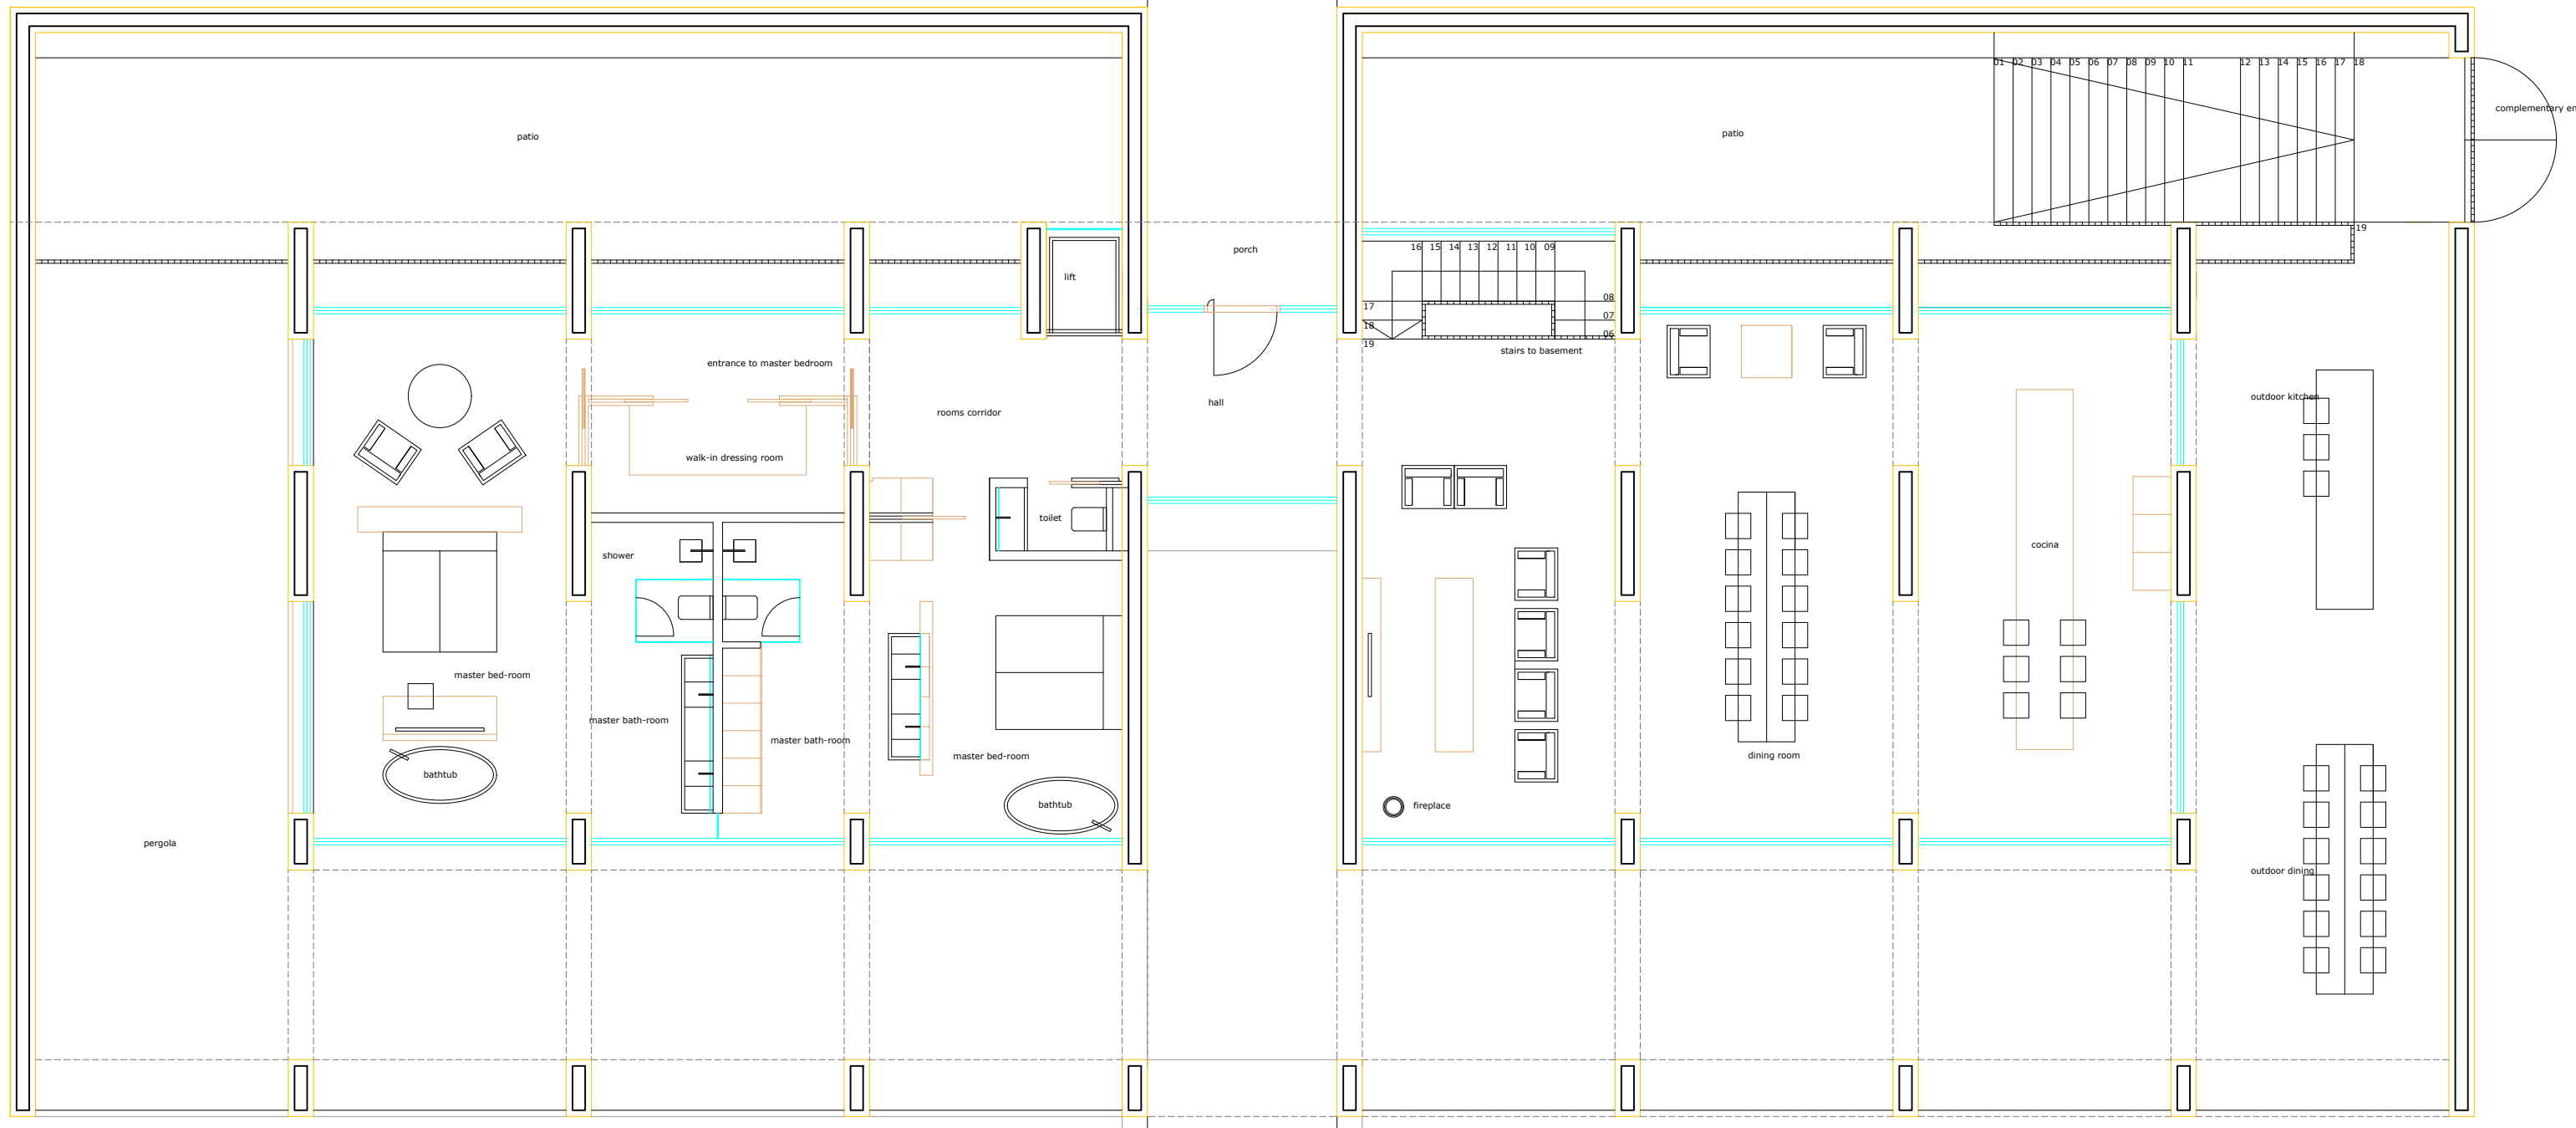

piece of water

outdoor parking
(wall shaded)

infinity pool
35 m²